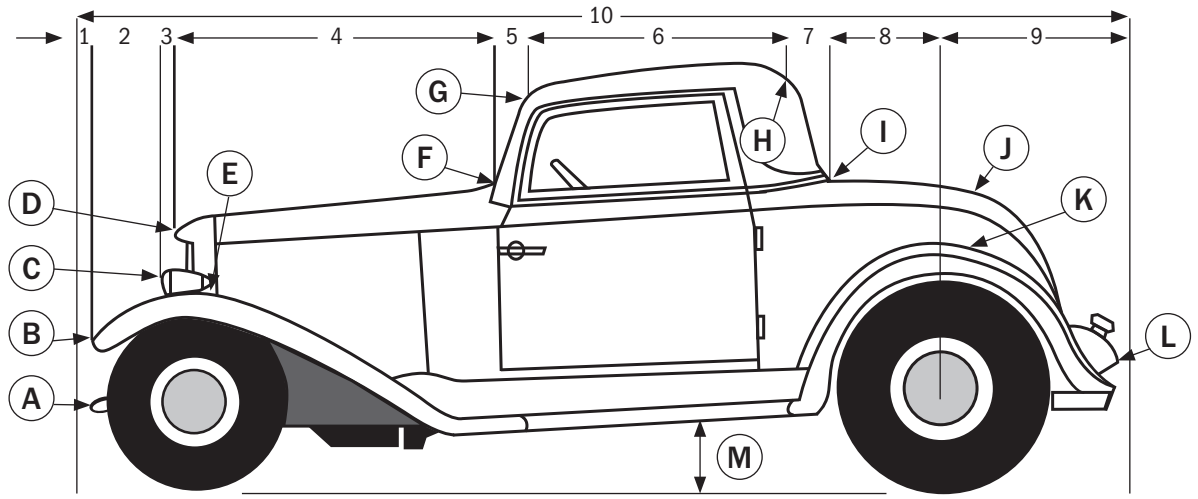

DIMENSION CHART

STREET ROD COUPE WITH FENDERS

Lengths - Measured Horizontally

- #1 Front of car to front of fender _____
- #2 Front of fender to front of headlight _____
- #3 Front of headlight to front of hood _____
- #4 Front of hood to base of windshield _____
- #5 Base of windshield to front of roof _____
- #6 Front of roof to rear of roof _____
- #7 Rear of roof to base of rear window _____
- #8 Base of window to center of rear axle _____
- #9 Center of rear axle to rear of car _____
- #10 Overall length of car, front to rear _____

If you have measured correctly, the sum of #1 through #9 should equal #10.

Heights - Measured from Ground

- HA Height at front of car _____
- HB Height at front of fender _____
- HC Height at top of headlight _____
- HD Height at front of hood _____
- HE Height at front of fender _____
- HF Height at base of windshield _____
- HG Height at front of roof _____
- HH Height at rear of roof _____
- HI Height at base of rear window _____
- HJ Height of trunk at point "J" _____
- HK Height at top of rear fender _____
- HL Height at rear of car _____
- HM Road clearance _____

Widths, Measured Side to Side at Points Shown

- WA Width of car at front _____
- WB Width across front fenders _____
- WC Width of car at top of headlights _____
- WD Width of car at front of hood _____
- WE Width of car at top of fenders _____
- WF Width of hood at windshield _____
- WG Width of roof at front _____
- WH Width of roof at rear _____
- WI Width at base of rear window _____
- WJ Width of car across trunk at "J" _____
- WK Width of car at center of rear axle _____
- WL Width of car at rear _____